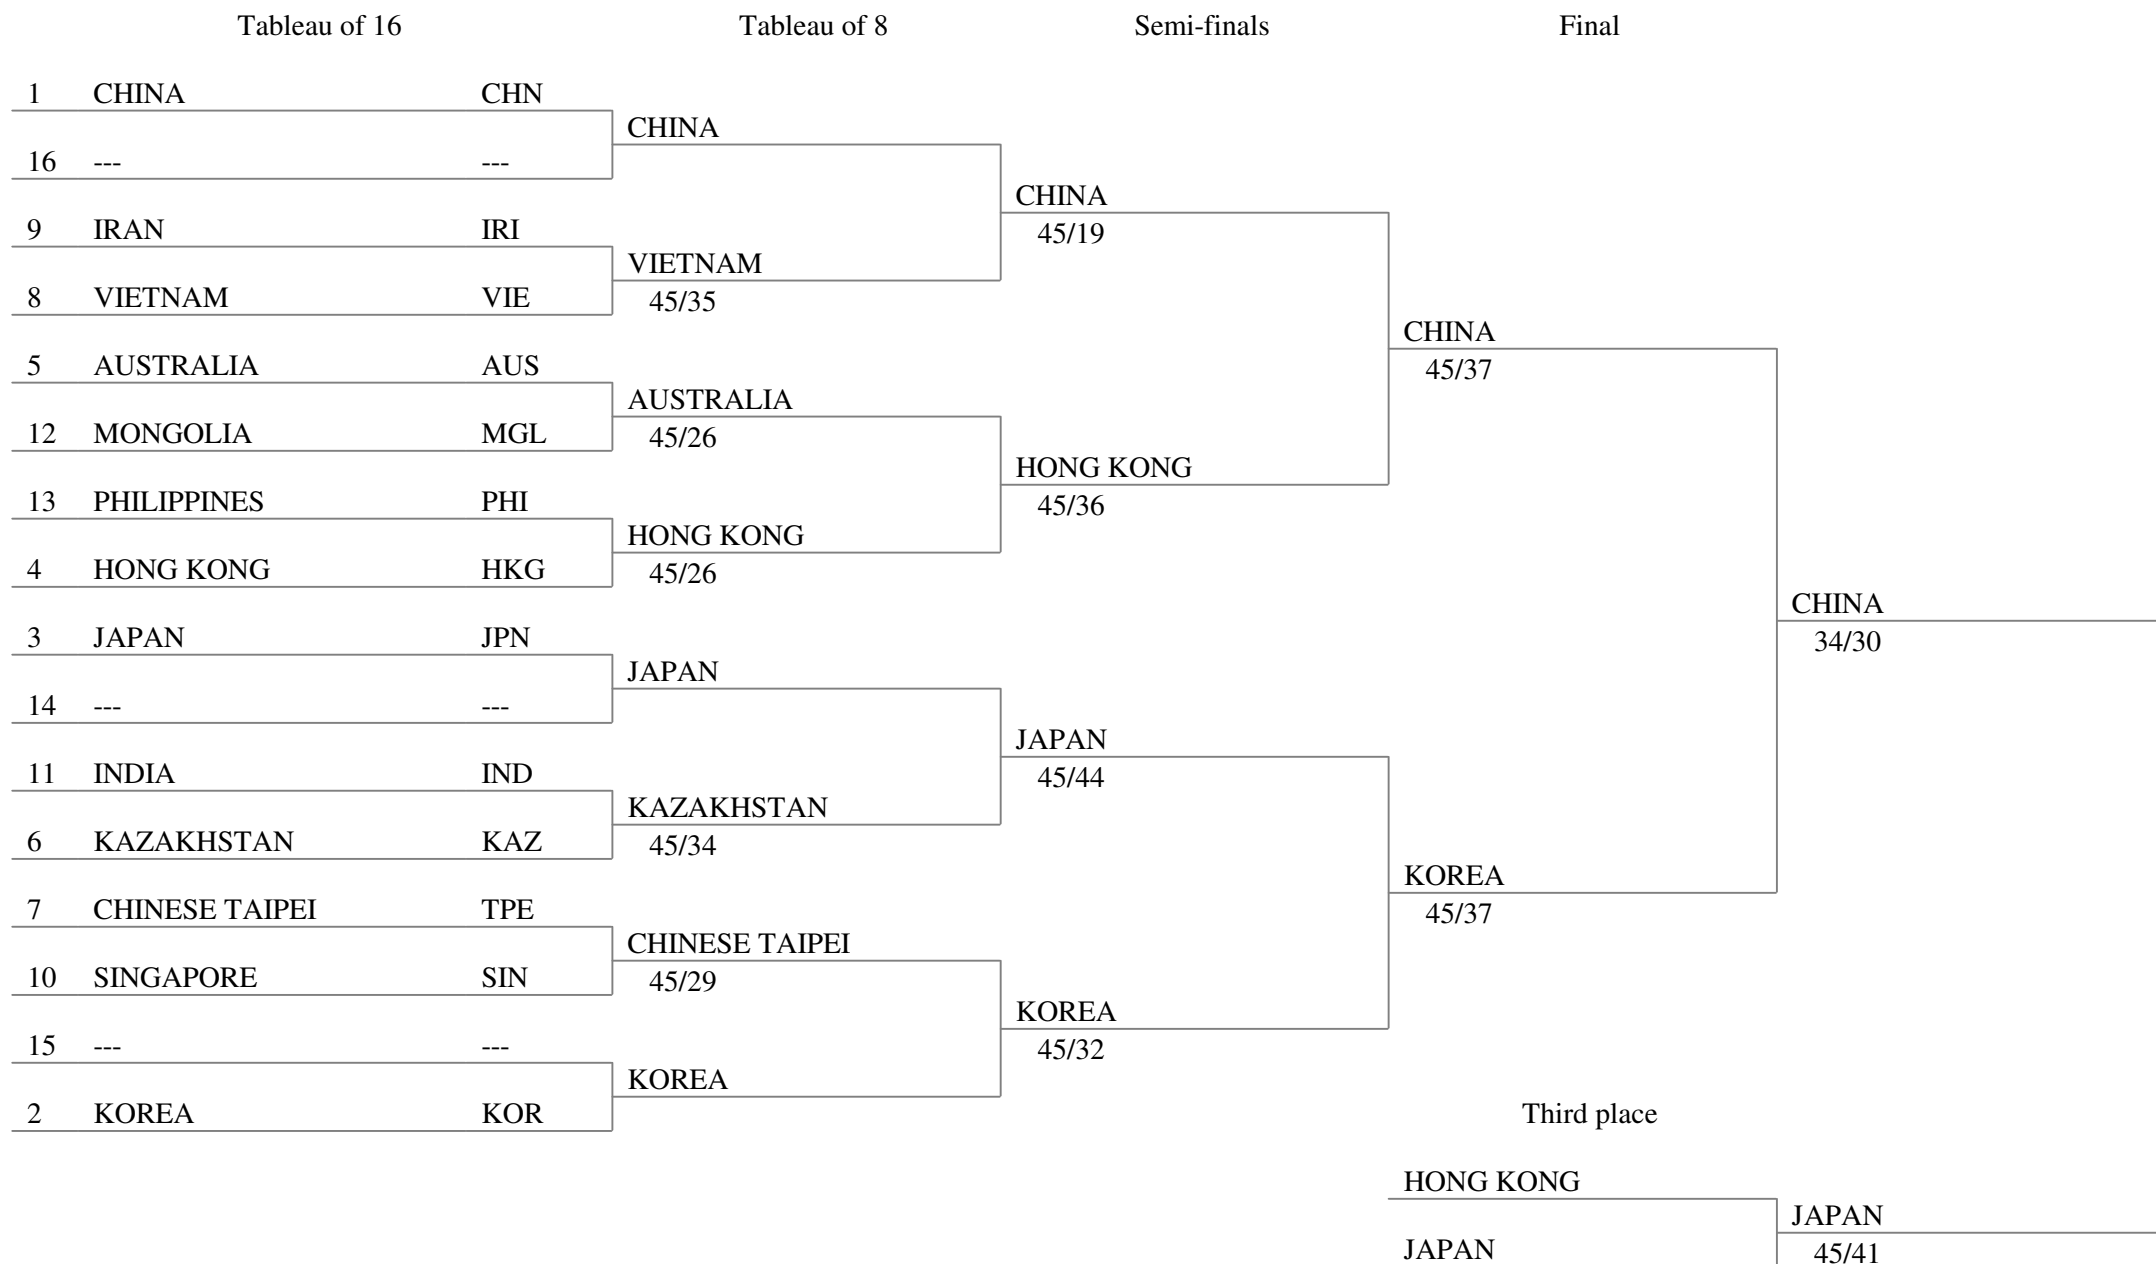

2017 Asian Fencing Championships

Women's Epee Team

20 June 2017

2017 Asian Fencing Championships

Women's Epee Team

20 June 2017

Tableau 5-8 of 4

5th place

1	VIETNAM	VIE	VIETNAM	
4	AUSTRALIA	AUS	45/31	
3	KAZAKHSTAN	KAZ	CHINESE TAIPEI	CHINESE TAIPEI
2	CHINESE TAIPEI	TPE	45/34	45/42

7th place

AUSTRALIA	
KAZAKHSTAN	KAZAKHSTAN
	45/41